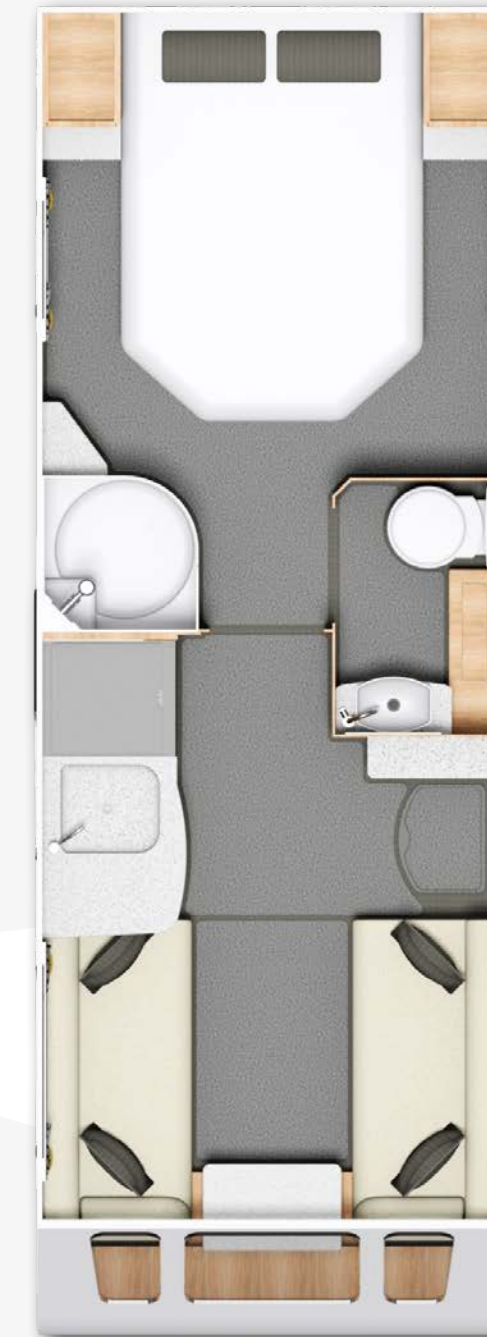

affinity 550

Classical and elegant.

The elegant 550 boasts a rear island bed layout with abundant hanging wardrobe space and cabinetry, with spacious separate washroom and shower cubicle which can be closed off from the living space to provide a real home-from-home feeling.

The lavishly appointed living area and kitchen combine to provide a wonderfully classical and elegant touring space.