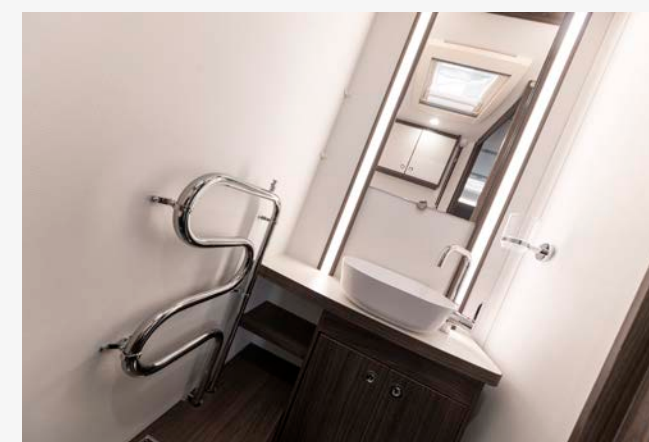

affinity 550

Classical and elegant.

The elegant 550 boasts a rear island bed layout with abundant hanging wardrobe space and cabinetry, with spacious separate washroom and shower cubicle which can be closed off from the living space to provide a real home-from-home feeling.

The lavishly appointed living area and kitchen combine to provide a wonderfully classical and elegant touring space.