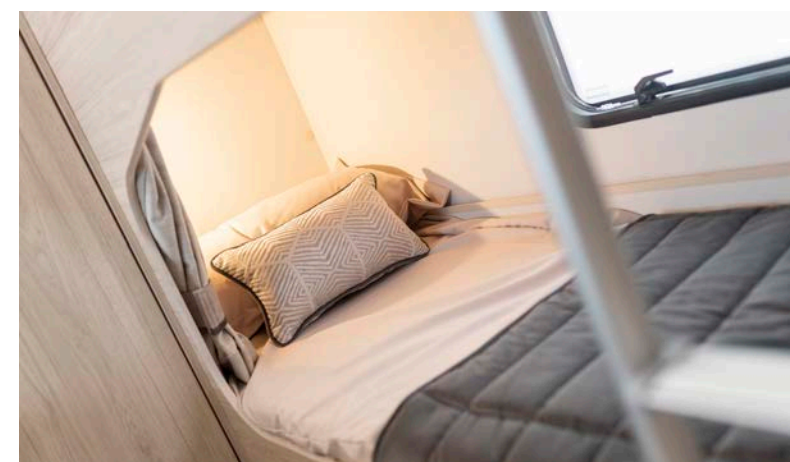

crusader
tempest

Fun for all the family.

If your kids love bunk beds, look no further. The Tempest offers all the benefits of the Crusader range, a large twin-axle caravan, highly specified and a comprehensive summer holiday maker.

The sleeping pods are beautifully crafted and positioned next to the rear double bed, so close to parents! Of course, one or both of these sleeping pods could be used for storage.

Forward, the parallel seat layout converts to a huge double or two single beds. 6 berths in total for when friends come along!