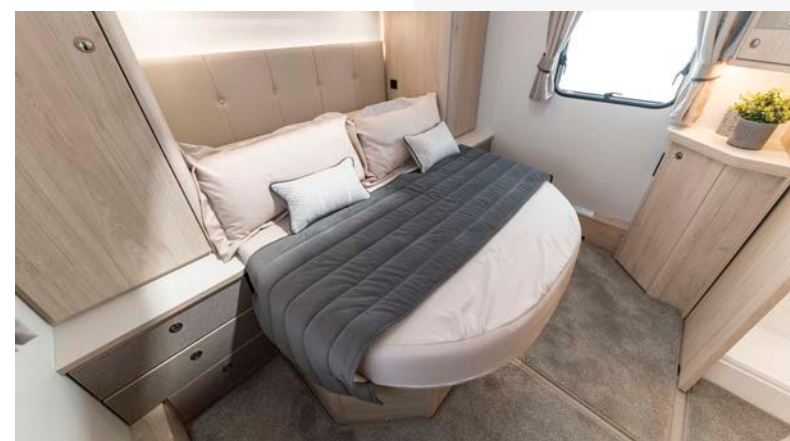

SHOWN WITH OPTIONAL LEATHER UPHOLSTERY