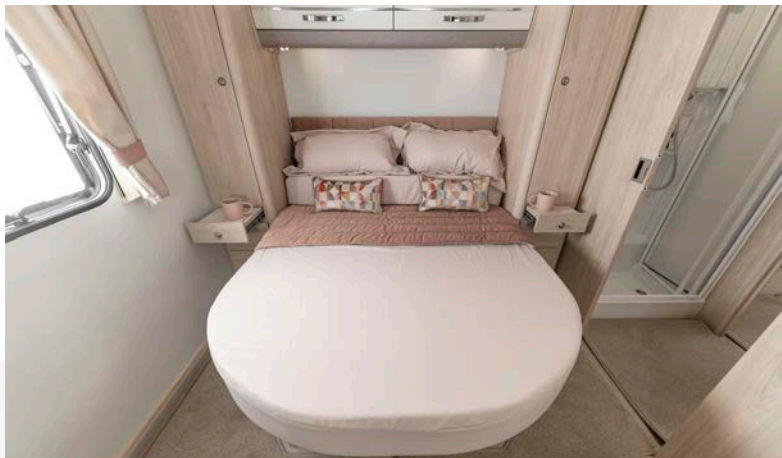

avanté
860

En-suite flexibility.

As a rear transverse double berth layout, the 860 has a centrally located separate washroom and shower which can be closed off from the living area to provide a superbly spacious en suite, or partitioned from the bedroom during the day.

Perfect flexibility for a couple or family of 4.

8FT
WIDE