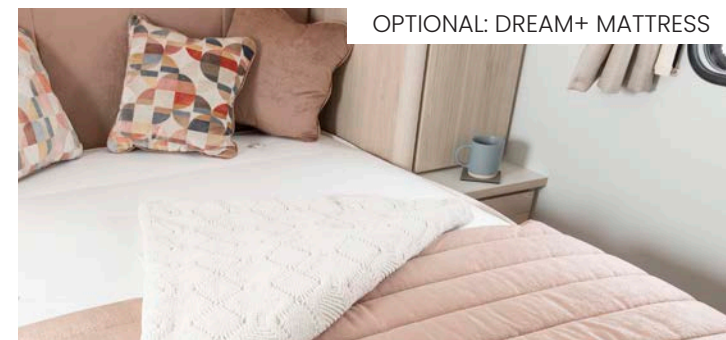

INTERIOR DESIGN

Designed specifically for the recreational vehicle market, ActivCare fabric has been developed to not only provide supreme style and comfort but also to withstand the rigours associated with RV life.

Developed and tested for water tightness, colour fastness, bleach tolerance and other substances, the material is 'easy clean' which can be felt when you run your hand over the fabric.

Whilst our standard mattresses are wonderfully snug and comfortable, the Dream+ mattress upgrade, unique to Erwin Hymer Group UK, is a cut above. (Optional)

Dream+ boasts a pocket spring system and blend of natural and sustainable fillings to help regulate body temperature and ensure the best night's sleep.

"The new Avante furniture colours were inspired by the Japandi/Nordic Natural trends that are influencing interior design. The philosophy behind these trends is to create a space that feels light and airy, but also promotes comfort and cosiness, and this suits our Avante range perfectly."

"We like to give customers the opportunity to put their own stamp on their interior, therefore selecting neutral tones and textures was essential to this new scheme."

Emma

Emma Atkinson, Interior Designer

ADDITIONAL PACK OPTIONS