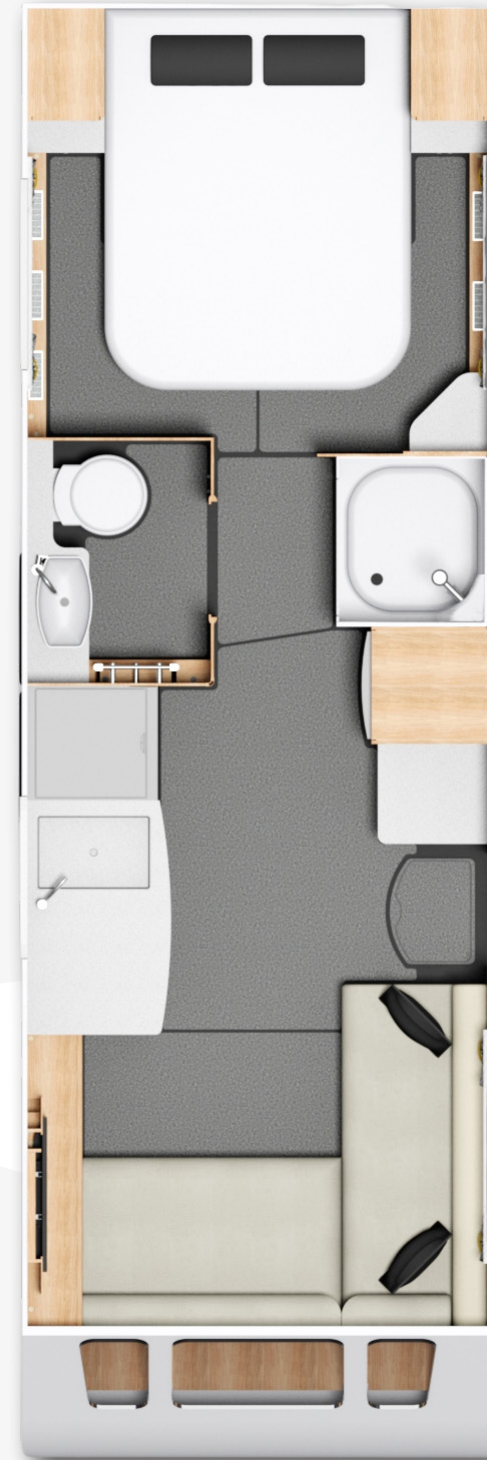

crusader *borealis*

Sit back and unwind.

The corner lounge configuration sets the tone for the 4 berth twin axle Borealis.

The perfect place to relax and chill out, watch a movie, chat or play games.

The completely separate rear bedroom is ideal for privacy, especially if there are younger members of the family or guests using the forward double berth.

SHOWN WITH OPTIONAL LEATHER UPHOLSTERY