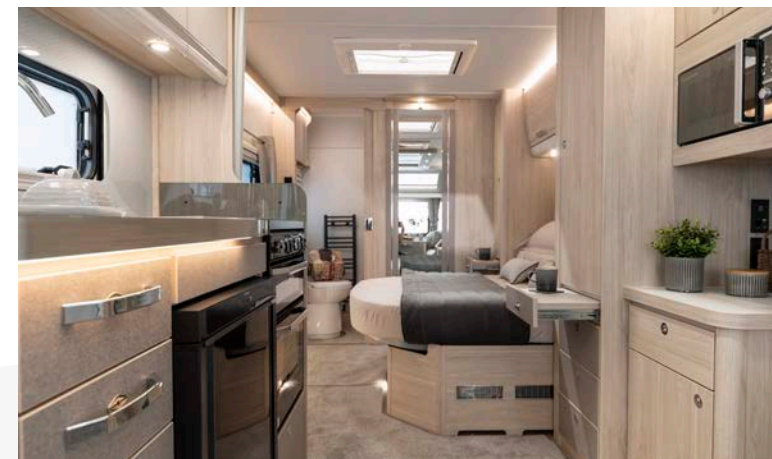

Open-concept living.

Alongside the Aurora, the Mistral is the other single axle, 4-berth offering in the range.

This time, the traditional layout gives way to a fantastically open and airy rear bedroom and bathroom layout.

This opens up the central area of the caravan, allowing a superbly impressive view of the whole length of the tourer.