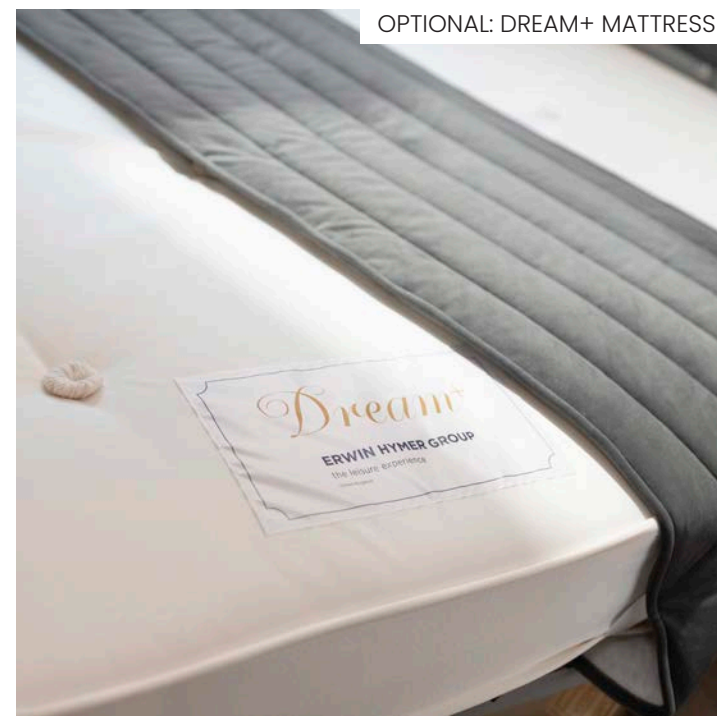

INTERIOR DESIGN

Designed specifically for the recreational vehicle market, ActivCare fabric has been developed to not only provide supreme style and comfort but also to withstand the rigours associated with RV life.

Developed and tested for water tightness, colour fastness, bleach tolerance and other substances, the material is 'easy clean' which can be felt when you run your hand over the fabric.

Whilst our standard mattresses are wonderfully snug and comfortable, the Dream+ mattress upgrade, unique to Erwin Hymer Group UK, is a cut above. (Optional)

Dream+ boasts a pocket spring system and blend of natural and sustainable fillings to help regulate body temperature and ensure the best night's sleep.

"To celebrate the 60th Anniversary of the Eddis brand, the brief was to create a unique scheme inspired by Diamonds."

This was done by using silvery-grey tones and geometric patterns alongside the new furniture scheme and by adding limited edition touches, such as the 60th Anniversary branding to the exterior graphics and throughout the interior."

Emma

Emma Atkinson, Interior Designer

ADDITIONAL PACK OPTIONS

CRUSADER			AURORA	BOREALIS	MISTRAL	TEMPEST	ZEPHYR
Pack code	Pack description	Options included	Key Indicator: - Unavailable, O Available				
OP901	COMFORT PACK	OP101 DREAM+ MATTRESS	o	o	o	o	o
		OP102 DAY COVER SET	o	o	o	o	o
OP910	CONNECT+ PACK	OP304 SOLAR PANEL	o	o	o	o	o
		OP340 MOBILE WIFI	o	o	o	o	o
OP913	ENTERTAINMENT PACK	OP503 SHELF PACK	o	o	o	o	-
		OP514 TV BRACKET	o	o	o	o	-
OP109	WRAP AROUND SEATING	OP109	o	-	o	o	o
OP115	LEATHER	OP115	o	o	o	o	o
OP117	LEATHER WRAP AROUND SEATING	OP117	o	-	o	o	o
OP327	AIR CON	OP327	-	o	-	o	o
OP503	SHELF PACK	OP503	-	-	-	-	o
OP316	BIKE RACK (2 BIKES)	OP316	o	o	o	o	o
OP705	WEIGHT PLATE UPGRADE	OP705	o	o	o	o	o

For full standard equipment listings, please see page 58.