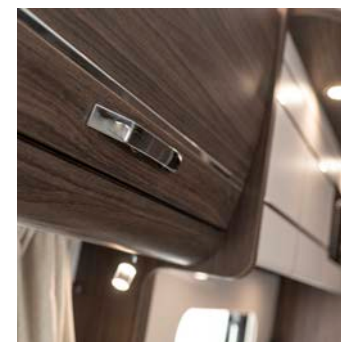

CRAFTSMAN-BUILT CABINERY IN RICH, OPULENT TONES