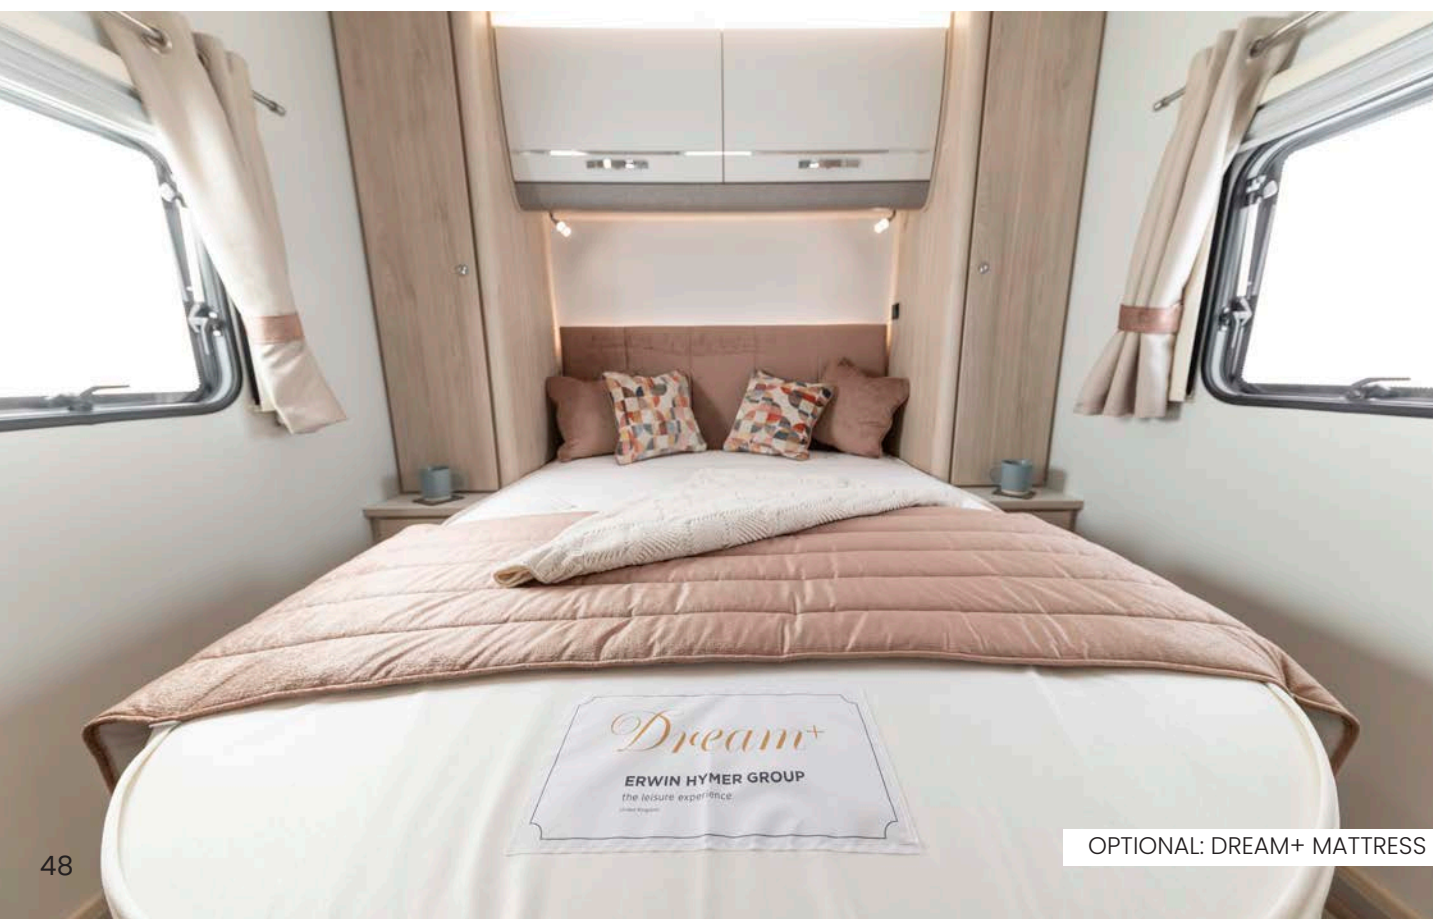

OPTIONAL: DREAM+ MATTRESS