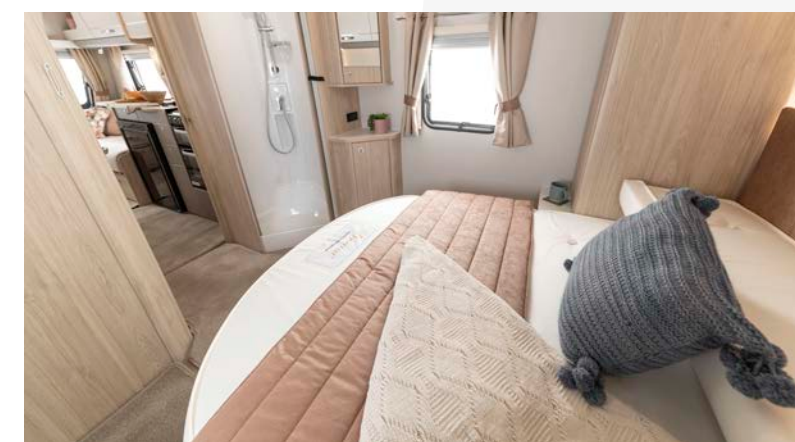

The superbly equipped living area and kitchen combine to provide a wonderfully useable touring space.

OPTIONAL: DREAM+ MATTRESS

Open-plan living, on the road.

Step inside and you're greeted by a fantastically expansive open plan 4 berth layout.