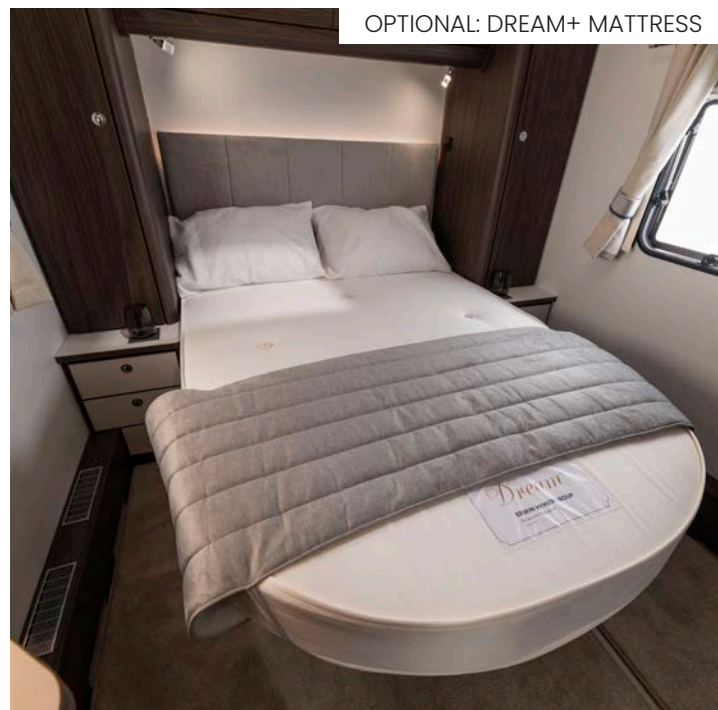

INTERIOR DESIGN

Designed specifically for the recreational vehicle market, ActiCare fabric has been developed to not only provide supreme style and comfort but also to withstand the rigours associated with RV life.

Developed and tested for water tightness, colour fastness, bleach tolerance and other substances, the material is 'easy clean' which can be felt when you run your hand over the fabric.

Whilst our standard mattresses are wonderfully snug and comfortable, the Dream+ mattress upgrade, unique to Erwin Hymer Group UK, is a cut above. (Optional)

Dream+ boasts a pocket spring system and blend of natural and sustainable fillings to help regulate body temperature and ensure the best night's sleep.

"Affinity took inspiration from 'Aquatic Awe', forecasted as one of the key colour trends for Spring/Summer 2025."

"Using green as an accent colour helps bring a down-to-earth elegance to the Affinity range and refreshes the interior for the new model year."

Emma

Emma Atkinson, Interior Designer

ADDITIONAL PACK OPTIONS

AFFINITY				520	550	574
Pack code	Pack description	Options included		Key Indicator: - Unavailable, O Available		
OP901	COMFORT PACK	OP101	DREAM+ MATTRESS	-	o	o
		OP102	DAY COVER SET	-	o	o
OP906	PRO PACK	OP708	ALKO SECURE WHEEL LOCK	o	o	o
		OP322	OFFSIDE SERVICE LIGHT	o	o	o
		OP323	HEAVY DUTY CORNER STEADIES	o	o	o
OP908	RIDER PACK	OP708	ALKO SECURE WHEEL LOCK	o	o	o
		OP322	OFFSIDE SERVICE LIGHT	o	o	o
		OP323	HEAVY DUTY CORNER STEADIES	o	o	o
		OP316	BIKE RACK (2 BIKES)	o	o	o
OP910	CONNECT+ PACK	OP304	SOLAR PANEL	o	o	o
		OP340	MOBILE WIFI	o	o	o
OP913	ENTERTAINMENT PACK	OP503	SHELF PACK	-	-	o
		OP514	TV BRACKET	-	-	o
OP109	WRAP AROUND SEATING			o	o	o
OP314	ONMIVENT I/L ROOFLIGHT			o	o	-
OP503	SHELF PACK			o	-	-
OP507	TRACKER			o	o	o
OP514	TV BRACKET			-	o	-
OP705	WEIGHT PLATE UPGRADE			o	o	o