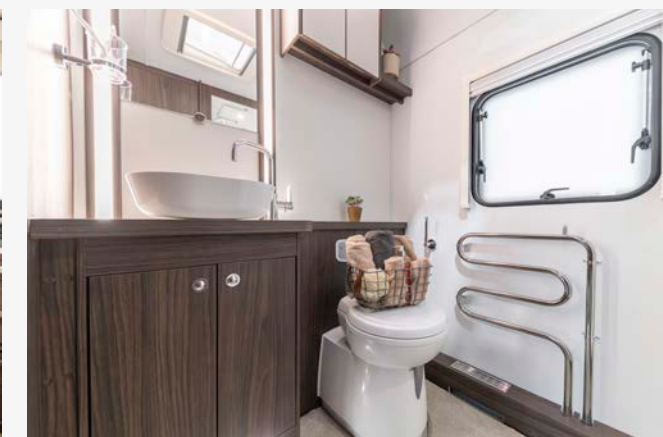

affinity
520

**A luxurious
couples' retreat.**

A fantastic luxurious retreat, for weekends or longer holidays, the 520 is designed for two people, with a spacious and airy front lounge and a beautifully appointed kitchen with sideboard, allowing the living area to seamlessly flow into the kitchen space.

The rear boasts one of our most spacious bathrooms yet, with separate shower cubicle, dressing area and abundant wardrobe space.

The 520 is the perfect model for those wanting ease of manoeuvrability in a mid-sized luxurious package.