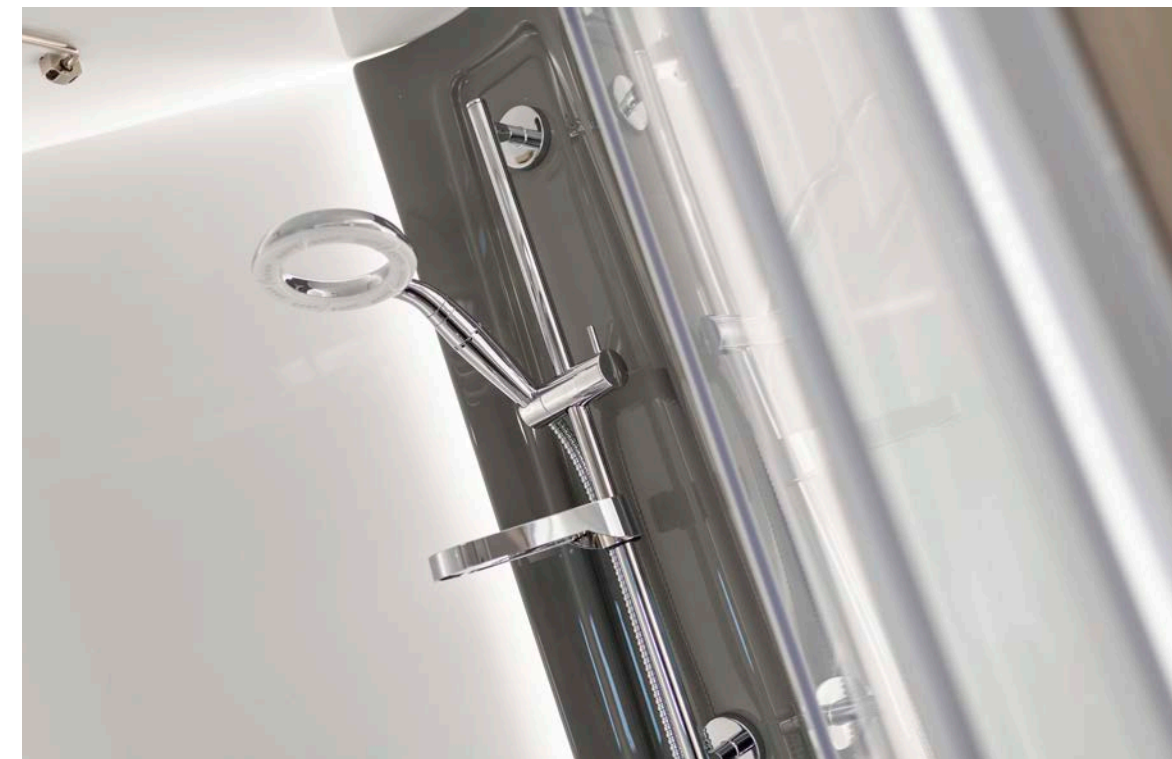

CRUSADER RANGE HIGHLIGHTS:

Unrivalled sense of space

At 8ft wide, the feeling of onboard space is instantly apparent with the extra width providing increased floorspace. All models benefit from separate shower and washrooms further enhancing the home away from home feel.

Retractable transverse beds on the Mistral and Zephyr provide an additional 40cm of floorspace during the day and are easily repositioned at night. Of course, the 6'5" headroom creates an overwhelming sense of airiness.

Dual usage features

The 24-hour multi programmable central heating and hot water boiler runs on gas or electric. The dual fuel hob, again running on both gas and electric, gives you added flexibility on site.

The multi-speed extractor fan can be used to extract or blow air.

The large Heki Lux Stargazer rooflight with integrated downlights across all models is a source of both natural light during the day and soft downlight ambience during the evening.

Practicality

With an abundance of practical features the Crusader range is the perfect companion for family getaways.

All Crusader tourers are equipped with Dometic series 10 fridge-freezers ranging between 98L and 153L, providing more than adequate cold storage for longer getaways.

Not only that, the door can be opened from either the left or the right, without the need to change the hinge, allowing access from either side.

For the colder days at the beginning and end of the season, Alde central heating comes as standard which heats the caravan via radiators (rather than blown air), giving that home-from-home feeling.

The Thetford oven and hobs are dual fuel, meaning they can be used on either gas or electric ensuring you're always ready for meal time. Crusader kitchens also come equipped with a microwave, plus there is an exterior gas barbecue point for grilling.

Naturally, on board water tanks and the leisure battery levels can both be checked from the digital status meter.

Technology

All Crusader models have a Pioneer sound system with integrated speakers.

A remote control App - compatible with iPhone and Android - allows you to use your phone to control the system. It is fully compatible with Spotify and Apple Music. USB charging points are available for topping up those phones.

Of course, dedicated freeview/satellite connection with a Teleco Teleplus directional aerial comes as standard.